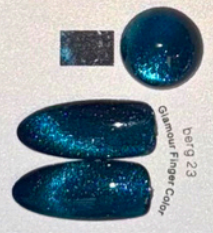

hope and luck 09

star shining 10

blue enchantress 11

rocky peach 12

candy wrapper 13

tuberoses 14

midas 15

golden phoenix 16

green water color 17

rabbit's ear 18

the Milky Way 19

chrysope 20

colored sand 21

botanical rose 22

berg 23

starry space 24

Orion 25

northern light 26

secret realm 27

mallard 28

sam's home 29

red rose 30

earth 31

blue factor 32

elegant 33

pinecone 34

halloween drunk 35

osid in 36

Cat's Eye
Chasing Nail Product
light

36
COLOUR

EXTRA \$15

GEL ONLY