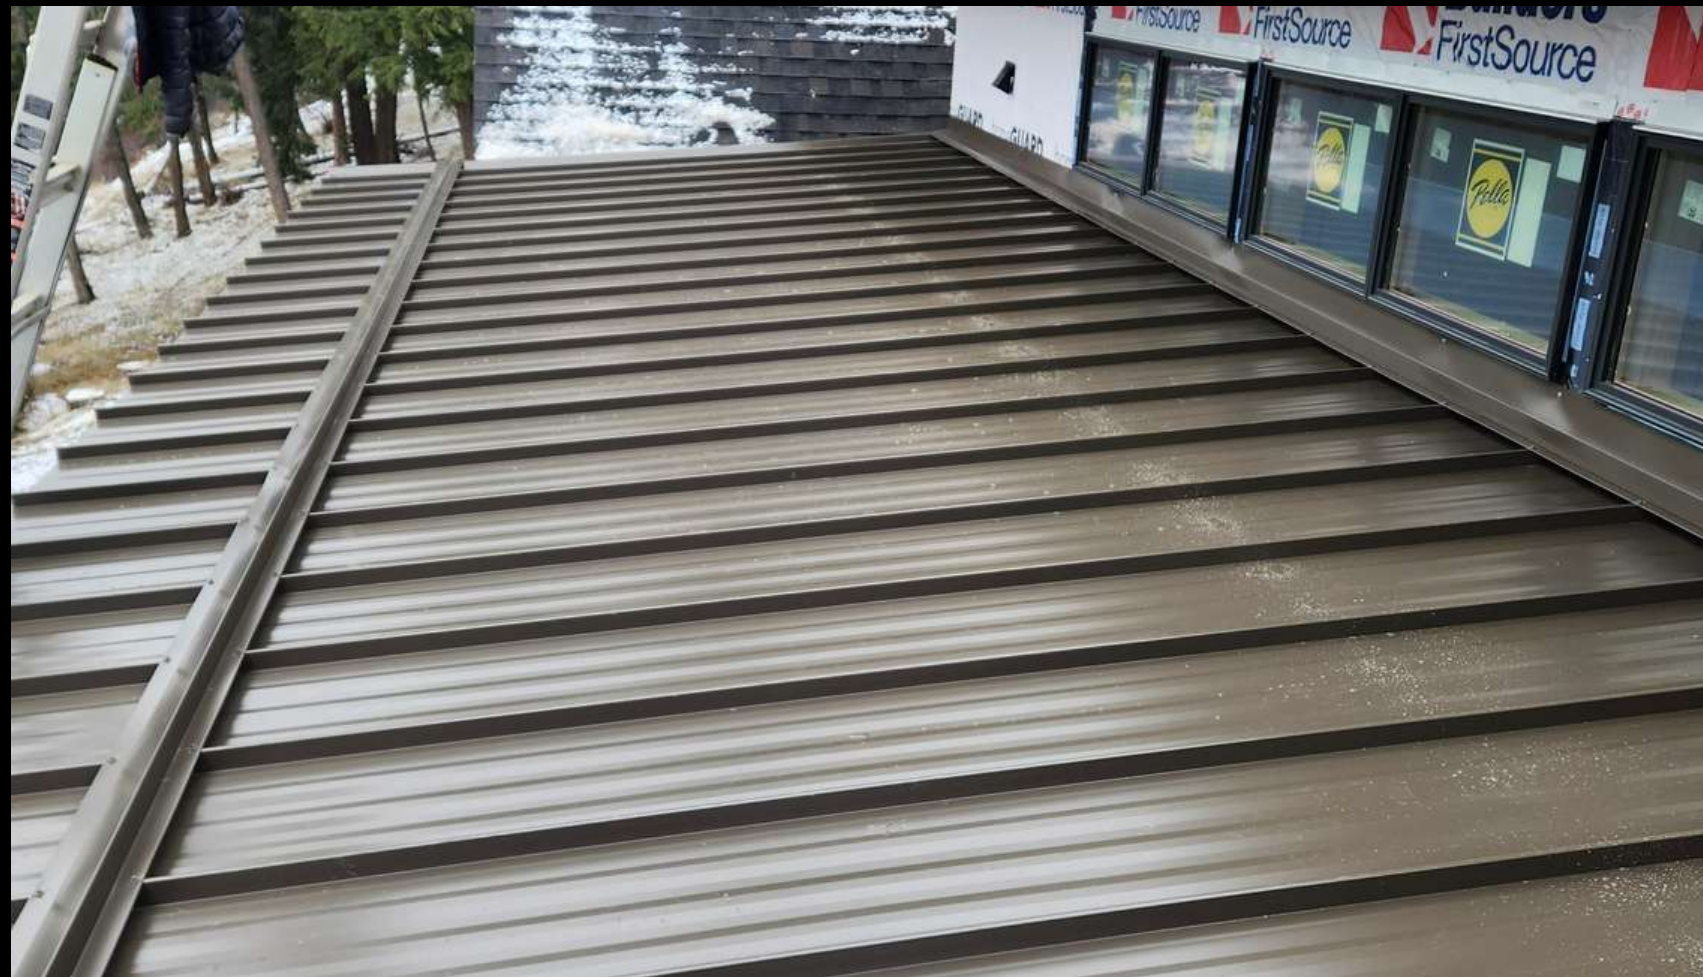

Coeur D' Alene - ID

SL-15 Installation - Before & After

Harrison, ID

SL-15 Roofing Installation

Coeur D'Alene, ID

Union Coffee - **BEFORE**

Coeur D'Alene, ID

Union Coffee - AFTER

Hayden Lake , ID

SL-15 Roofing Installation

Mullan Trail, ID

Rolled Rib Roofing & Siding Installation - **BEFORE**

Mullan Trail , ID

Rolled Rib Roofing & Siding Installation - **AFTER**

Post Falls , ID

SL-15 Roofing Installation