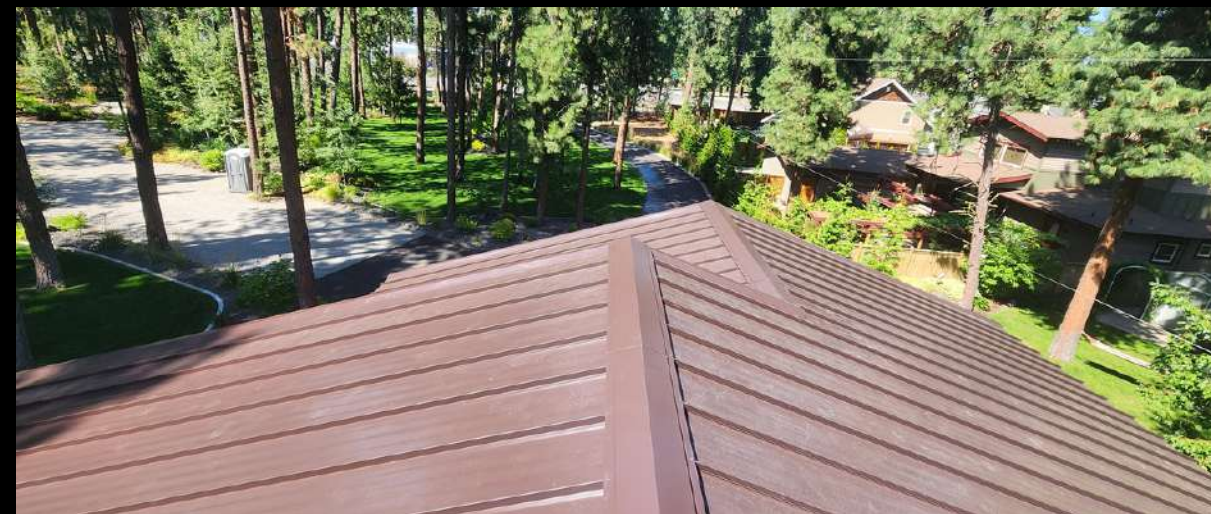

Hayden Lake , ID

SL-15 Roofing Installation

Mullan Trail, ID

Rolled Rib Roofing & Siding Installation - **BEFORE**

Mullan Trail , ID

Rolled Rib Roofing & Siding Installation - **AFTER**

Post Falls , ID

SL-15 Roofing Installation