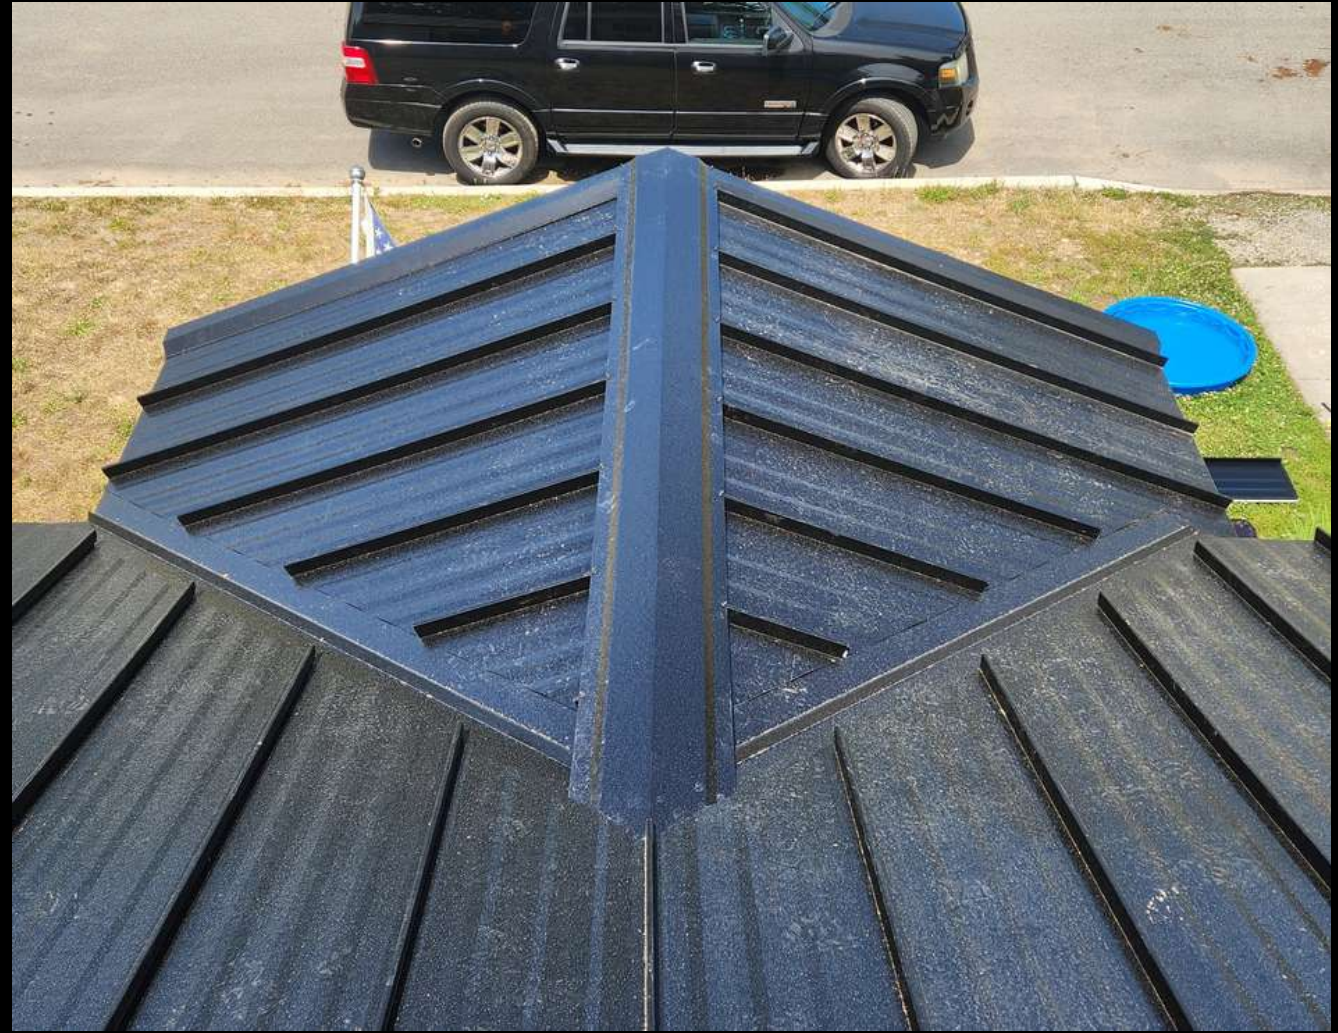

Ponder Point, ID
SL-15 Roofing and Fascia
Installation

Sandpoint, ID

SL-15 Roofing Installation - Before & After

Sagle, ID

Loc-Rib Roofing Installation- *BEFORE*

Sagle, ID

Loc-Rib Roofing Installation - *AFTER*

Coeur D' Alene - ID

SL-15 Installation - Before & After

Harrison, ID

SL-15 Roofing Installation

Coeur D'Alene, ID

Union Coffee - **BEFORE**

Coeur D'Alene, ID

Union Coffee - AFTER